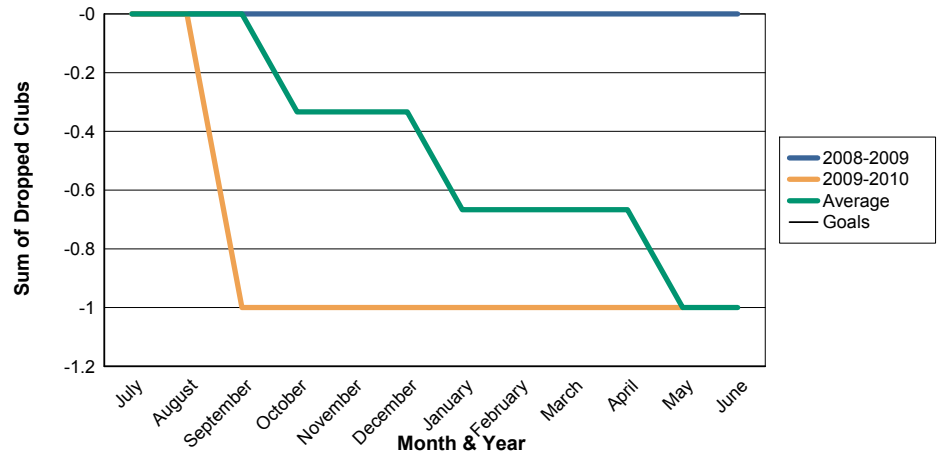

3 Year Comparisons for GMT Constitutional Area 1

By GMT District

As of May 2010

Sum of New Clubs/ Month & Year

For District 40 S

Sum of Dropped Clubs/ Month & Year

For District 40 S

Sum of Net Clubs/ Month & Year