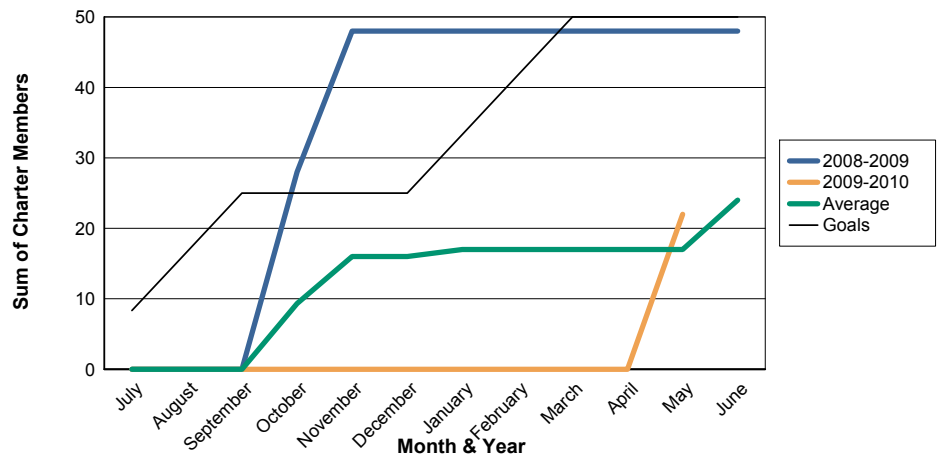

Sum of Charter Members/ Month & Year

For District 40 S