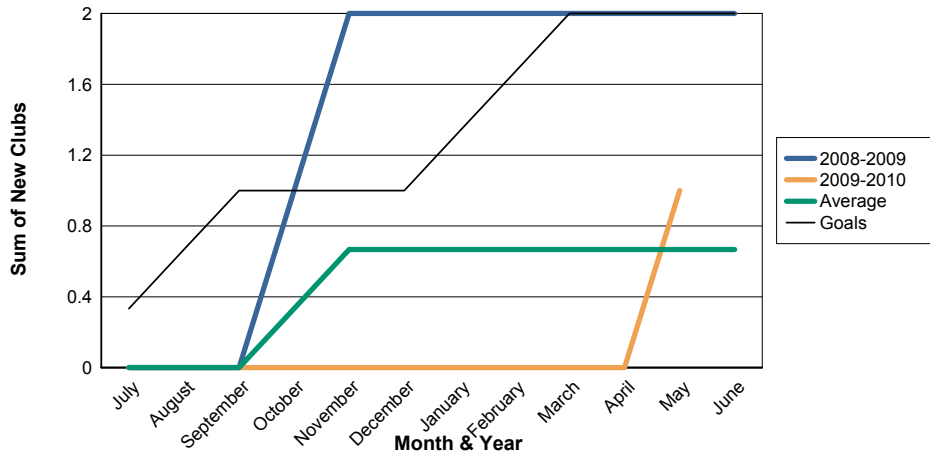

3 Year Comparisons for GMT Constitutional Area 1

By GMT District

As of May 2010

Sum of New Clubs/ Month & Year

For District 40 S

Sum of Dropped Clubs/ Month & Year

For District 40 S

Sum of Net Clubs/ Month & Year