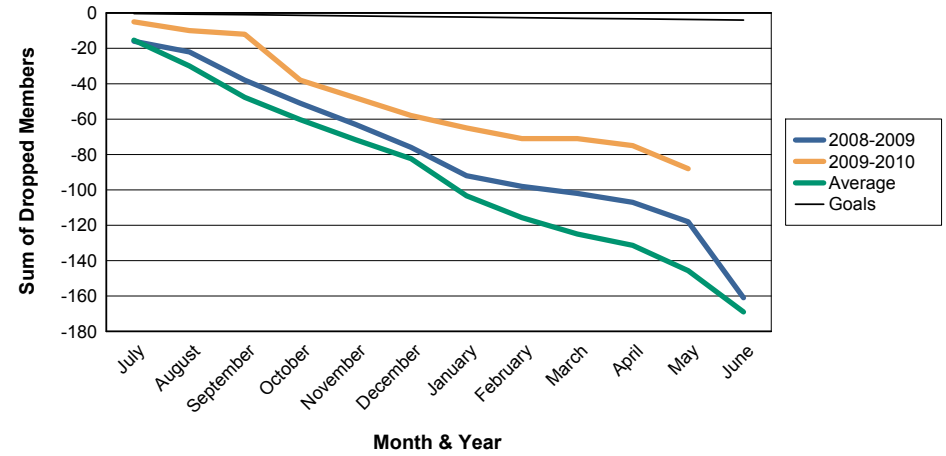

For District 40 S

Sum of Charter Members/ Month & Year

For District 40 S

3 Year Comparisons for GMT Constitutional Area 1

By GMT District

As of May 2010

Sum of New Members/ Month & Year

For District 40 S

Sum of Dropped Members/ Month & Year

For District 40 S

Sum of Net Members/ Month & Year

For District 40 S