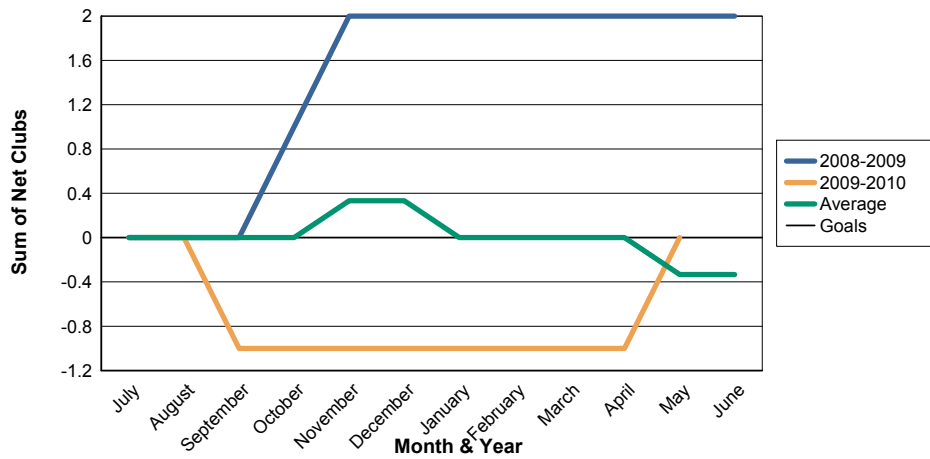

Sum of Net Clubs/ Month & Year

For District 40 S