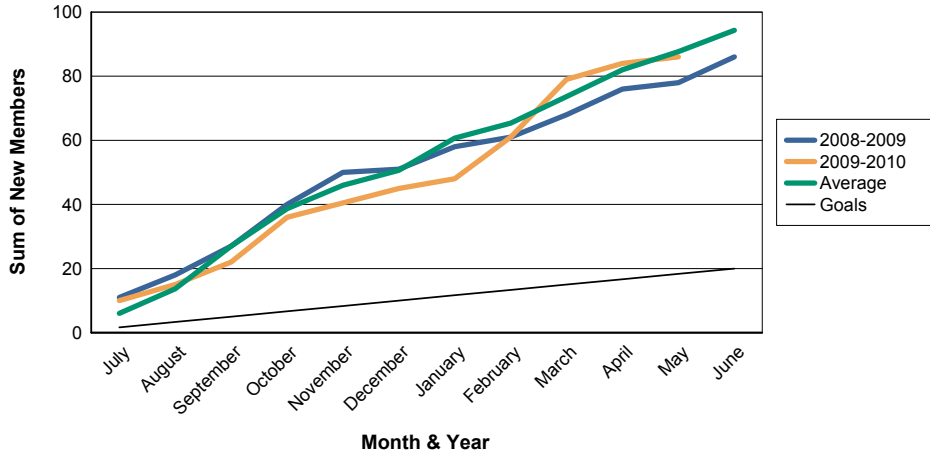

3 Year Comparisons for GMT Constitutional Area 1

By GMT District

As of May 2010

Sum of New Clubs/ Month & Year

For District 40 S

Sum of Dropped Clubs/ Month & Year

For District 40 S

Sum of Net Clubs/ Month & Year

For District 40 S

Sum of Charter Members/ Month & Year

For District 40 S

3 Year Comparisons for GMT Constitutional Area 1

By GMT District

As of May 2010

Sum of New Members/ Month & Year

For District 40 S